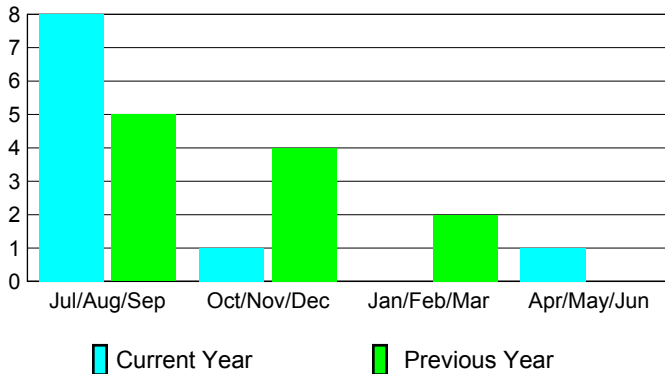

| Clubs 2008-2009 | | | | |
|--------------------|--|--|--|--|
|--------------------|--|--|--|--|

| Month | New Club Goal | Actual New Clubs | Actual Dropped Clubs | Gain/Loss of Clubs | Gain/Loss of Clubs |
|---------------|---------------|------------------|----------------------|--------------------|--------------------|
| Jul/Aug/Sep | 4 | 8 | 0 | 8 | 5 |
| Oct/Nov/Dec | 3 | 1 | 0 | 1 | 4 |
| Jan/Feb/Mar | 2 | 1 | -1 | 0 | 2 |
| Apr/May/June | 1 | 1 | 0 | 1 | 0 |
| Totals | 10 | 11 | -1 | 10 | 11 |

Club Results 2009-2010

Goal, New, Dropped, Gain/Loss

Comparison of Club Gain/Loss

Current Year Compared to the Previous Year

YTD Status Quo Clubs 2009-2010

Status Quo Clubs Compared to Status Quo Members

MEMBERSHIP