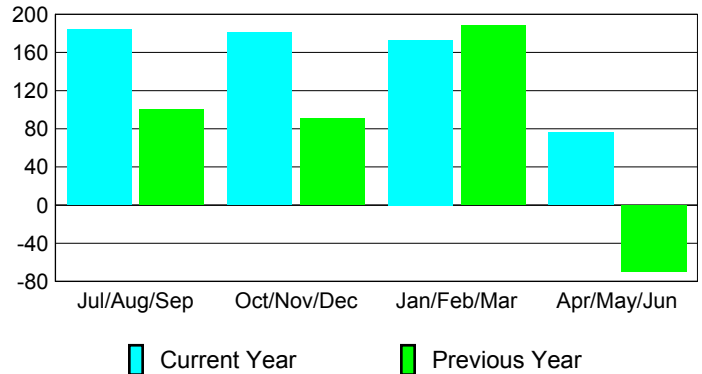

| Month | Net Memb Goal | Actual New Memb | Actual Dropped Memb | Gain/Loss of Memb | Gain/Loss of Memb |
|---------------|---------------|-----------------|---------------------|-------------------|-------------------|
| Jul/Aug/Sep | 200 | 268 | -84 | 184 | 100 |
| Oct/Nov/Dec | 100 | 257 | -76 | 181 | 91 |
| Jan/Feb/Mar | 200 | 241 | -68 | 173 | 188 |
| Apr/May/June | 100 | 178 | -102 | 76 | -70 |
| Totals | 600 | 944 | -330 | 614 | 309 |

Membership Results 2009-2010

Goal, New, Dropped, Gain/Loss

Comparison of Membership Gain/Loss

Current Year Compared to the Previous Year

Gender Comparison 2009-2010

Male

Female