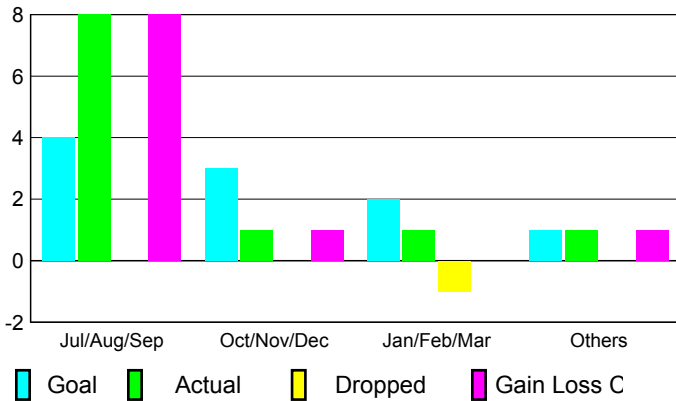

| Clubs 2008-2009 | | | | |
|--------------------|--|--|--|--|
|--------------------|--|--|--|--|

| Month | New Club Goal | Actual New Clubs | Actual Dropped Clubs | Gain/Loss of Clubs | Gain/Loss of Clubs |
|---------------|---------------|------------------|----------------------|--------------------|--------------------|
| Jul/Aug/Sep | 4 | 8 | 0 | 8 | 5 |
| Oct/Nov/Dec | 3 | 1 | 0 | 1 | 4 |
| Jan/Feb/Mar | 2 | 1 | -1 | 0 | 2 |
| Apr/May/June | 1 | 1 | 0 | 1 | 0 |
| Totals | 10 | 11 | -1 | 10 | 11 |

Club Results 2009-2010

Goal, New, Dropped, Gain/Loss

Comparison of Club Gain/Loss

Current Year Compared to the Previous Year

YTD Status Quo Clubs 2009-2010

Status Quo Clubs Compared to Status Quo Members

MEMBERSHIP