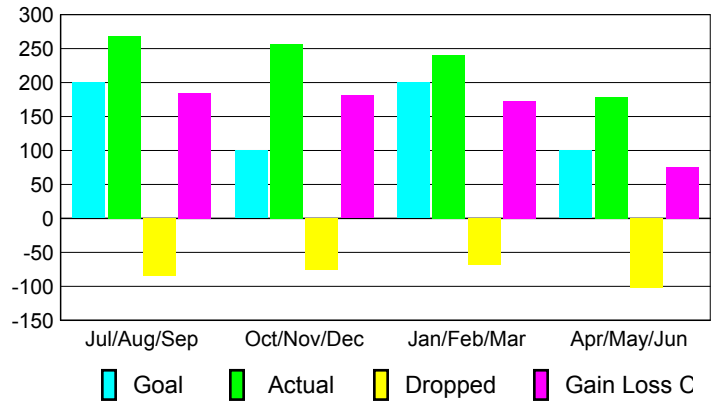

Membership Results 2009-2010

Goal, New, Dropped, Gain/Loss

Comparison of Membership Gain/Loss

Current Year Compared to the Previous Year