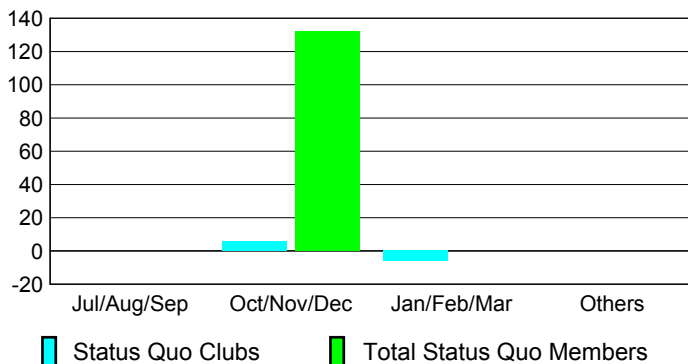

| Clubs 2008-2009 | | | | |
|--------------------|--|--|--|--|
|--------------------|--|--|--|--|

| Month | New Club Goal | Actual New Clubs | Actual Dropped Clubs | Gain/Loss of Clubs | Gain/Loss of Clubs |
|---------------|---------------|------------------|----------------------|--------------------|--------------------|
| Jul/Aug/Sep | 4 | 8 | 0 | 8 | 5 |
| Oct/Nov/Dec | 3 | 1 | 0 | 1 | 4 |
| Jan/Feb/Mar | 2 | 1 | -1 | 0 | 2 |
| Apr/May/June | 1 | 1 | 0 | 1 | 0 |
| Totals | 10 | 11 | -1 | 10 | 11 |

Club Results 2009-2010

Goal, New, Dropped, Gain/Loss

Comparison of Club Gain/Loss

Current Year Compared to the Previous Year

YTD Status Quo Clubs 2009-2010

Status Quo Clubs Compared to Status Quo Members

MEMBERSHIP

| Membership Results 2009-2010 | | | | |
|---------------------------------|--|--|--|--|
|---------------------------------|--|--|--|--|

| Membership 2008-2009 | | | | |
|-------------------------|--|--|--|--|
|-------------------------|--|--|--|--|